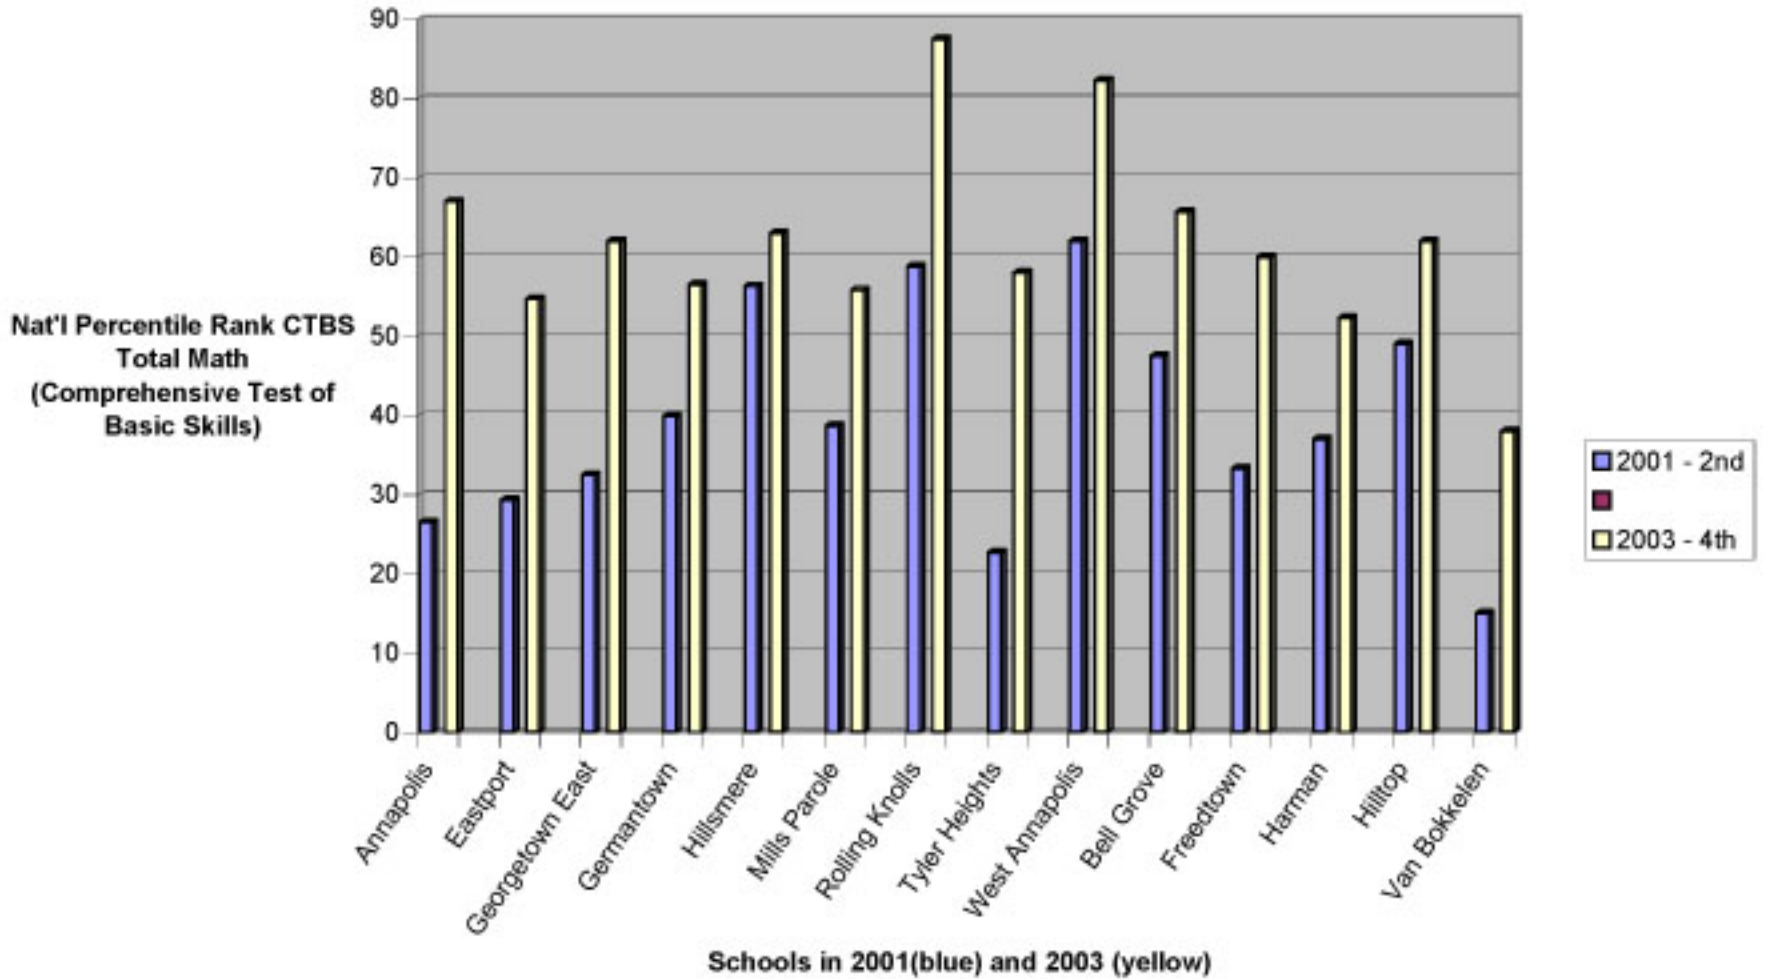

**Anne Arundel County - 14 Lowest Performing Schools
Standardized Test Scores**
2001 Scores after Years Using "Discovery Math" (Everyday Math and Mathland)
2003 Scores after One Year Using Saxon Math

Charts compiled by Karen Budd using achievement test data from the Fairfax County and Anne Arundel County school systems.