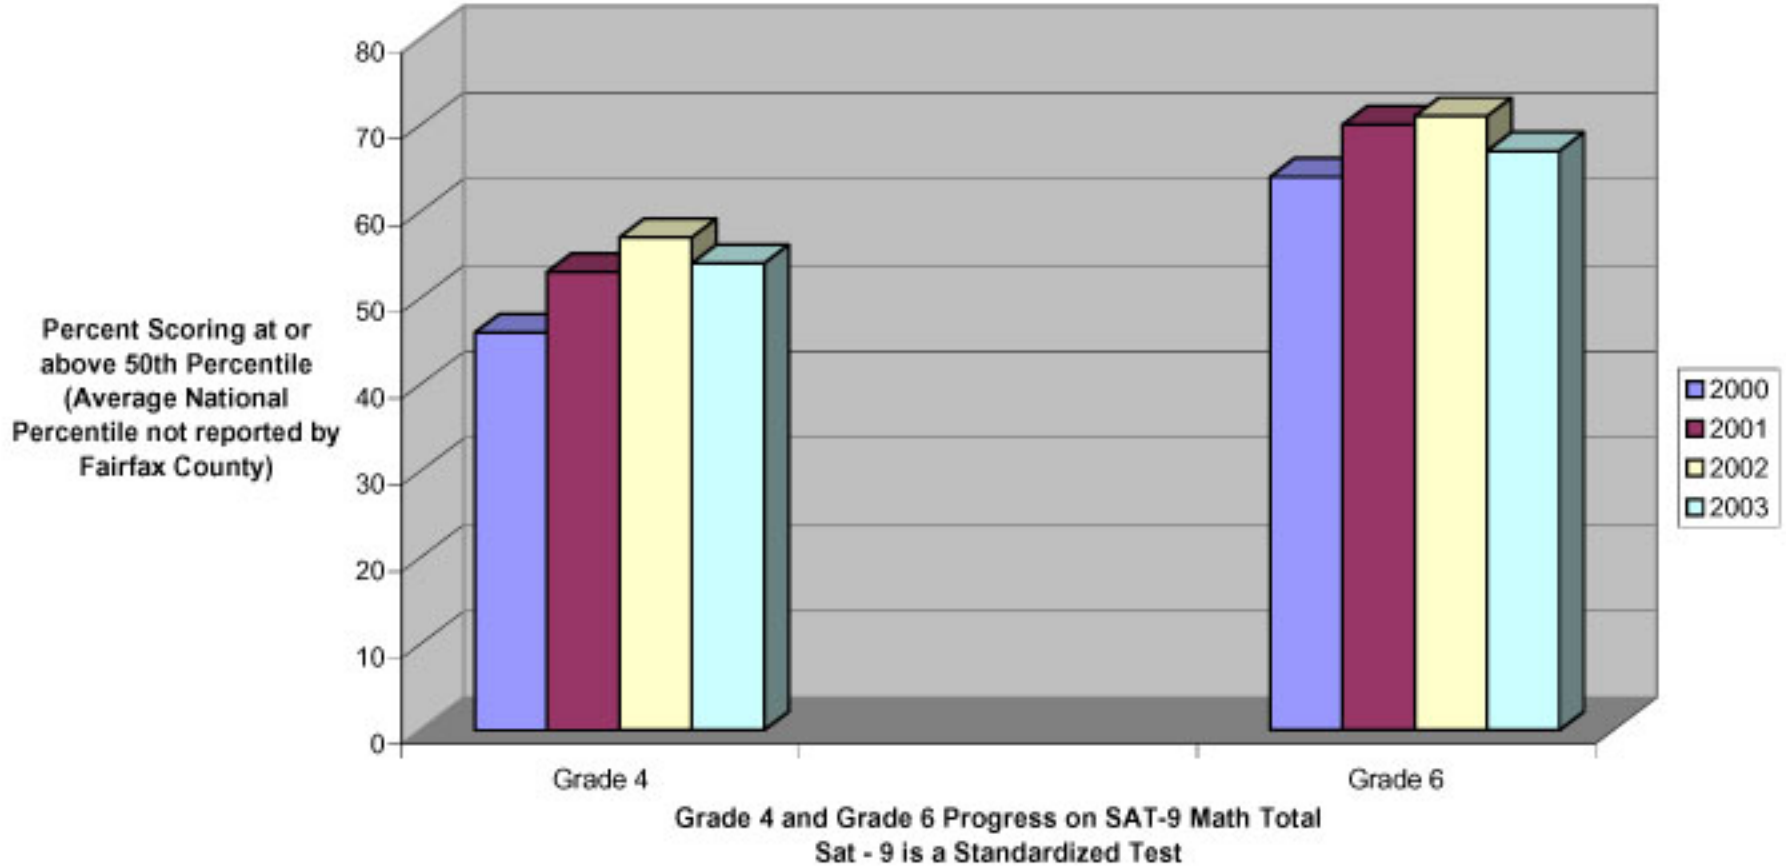

**Fairfax County - 20 Low Performing (Project Excel) Schools
Stanford 9 (SAT-9); 2000 to 2003**

Charts compiled by Karen Budd using achievement test data from the Fairfax County and Anne Arundel County school systems.