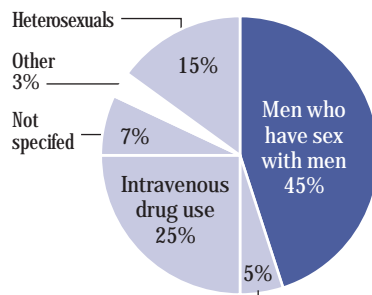

HIV Diagnoses

Of the 16,130 cumulative AIDS cases in the District of Columbia, according to the Administration for HIV Policy and Programs, most were among men who have sex with men.

Cumulative AIDS diagnoses in the District by transmission, as of 2004

Men who have sex with men and intravenous drug use

SOURCES: Centers for Disease Control and Prevention, Administration of HIV Policy and Program