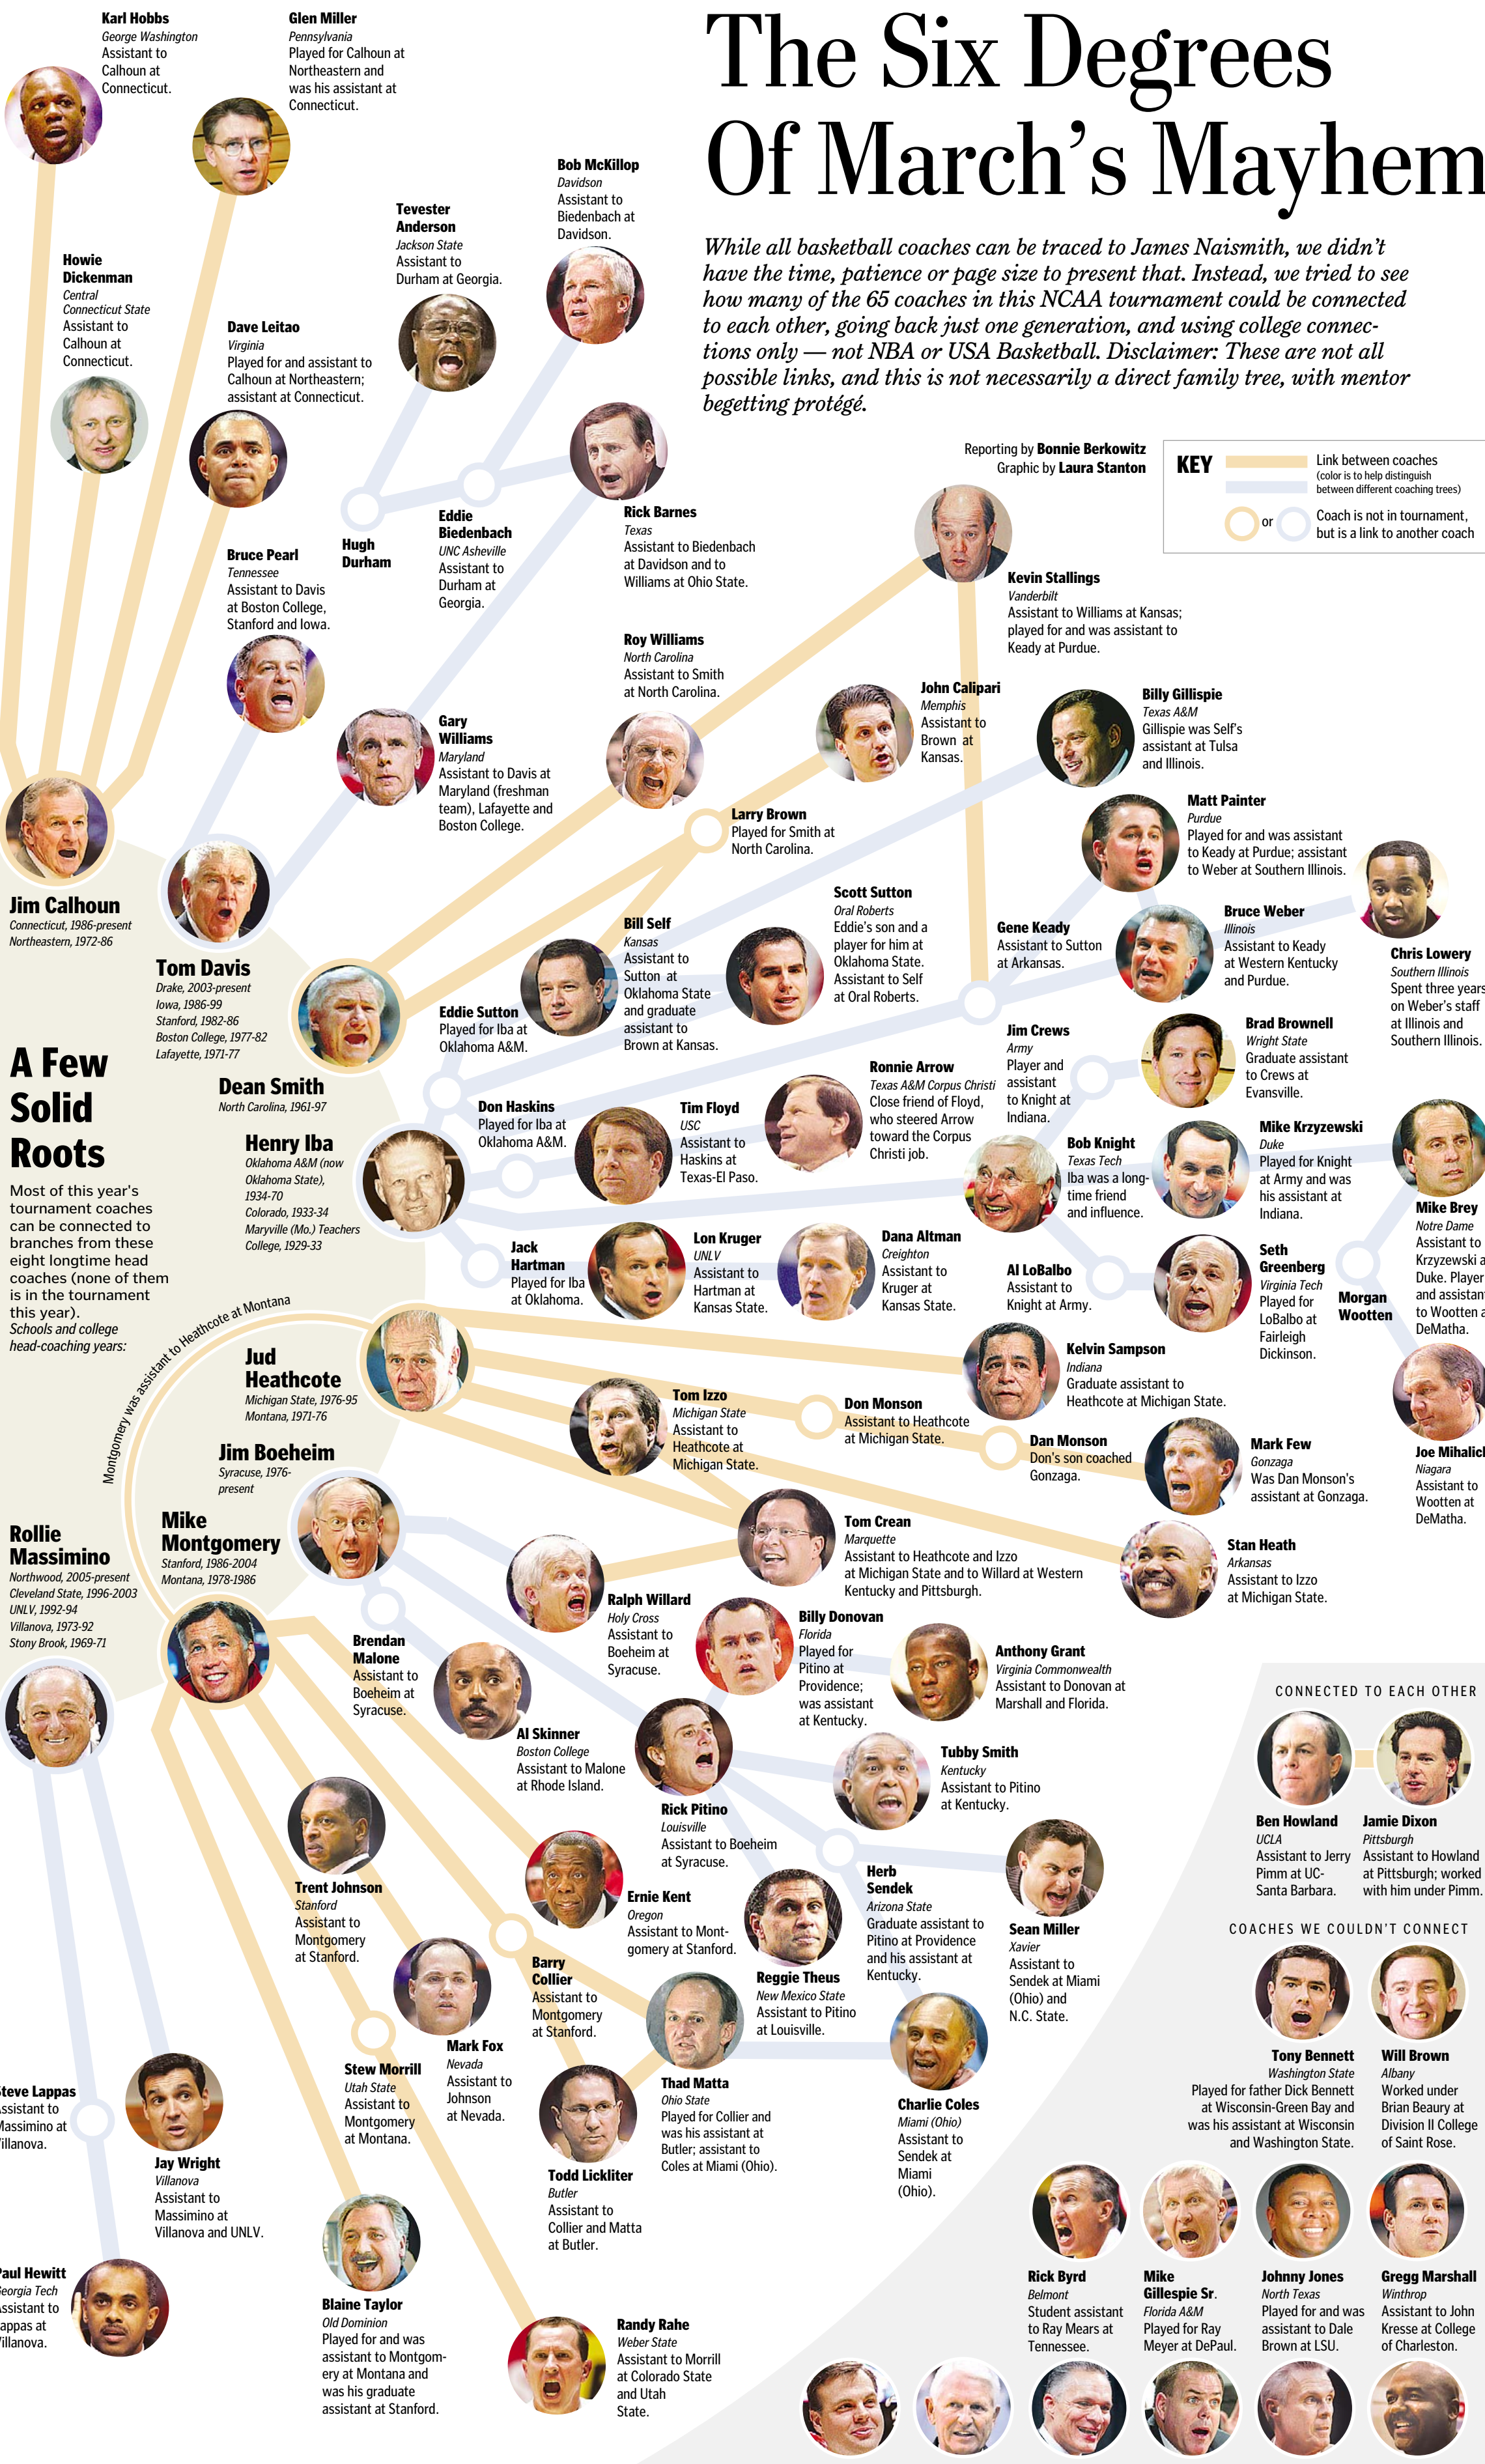

The Six Degrees Of March's Mayhem

While all basketball coaches can be traced to James Naismith, we didn't have the time, patience or page size to present that. Instead, we tried to see how many of the 65 coaches in this NCAA tournament could be connected to each other, going back just one generation, and using college connections only — not NBA or USA Basketball. Disclaimer: These are not all possible links, and this is not necessarily a direct family tree, with mentor begetting protégé.

Reporting by **Bonnie Berkowitz**
Graphic by **Laura Stanton**

KEY

- Link between coaches (color is to help distinguish between different coaching trees)
- Coach is not in tournament, but is a link to another coach

A Few Solid Roots

Most of this year's tournament coaches can be connected to branches from these eight longtime head coaches (none of them is in the tournament this year). Schools and college head-coaching years: