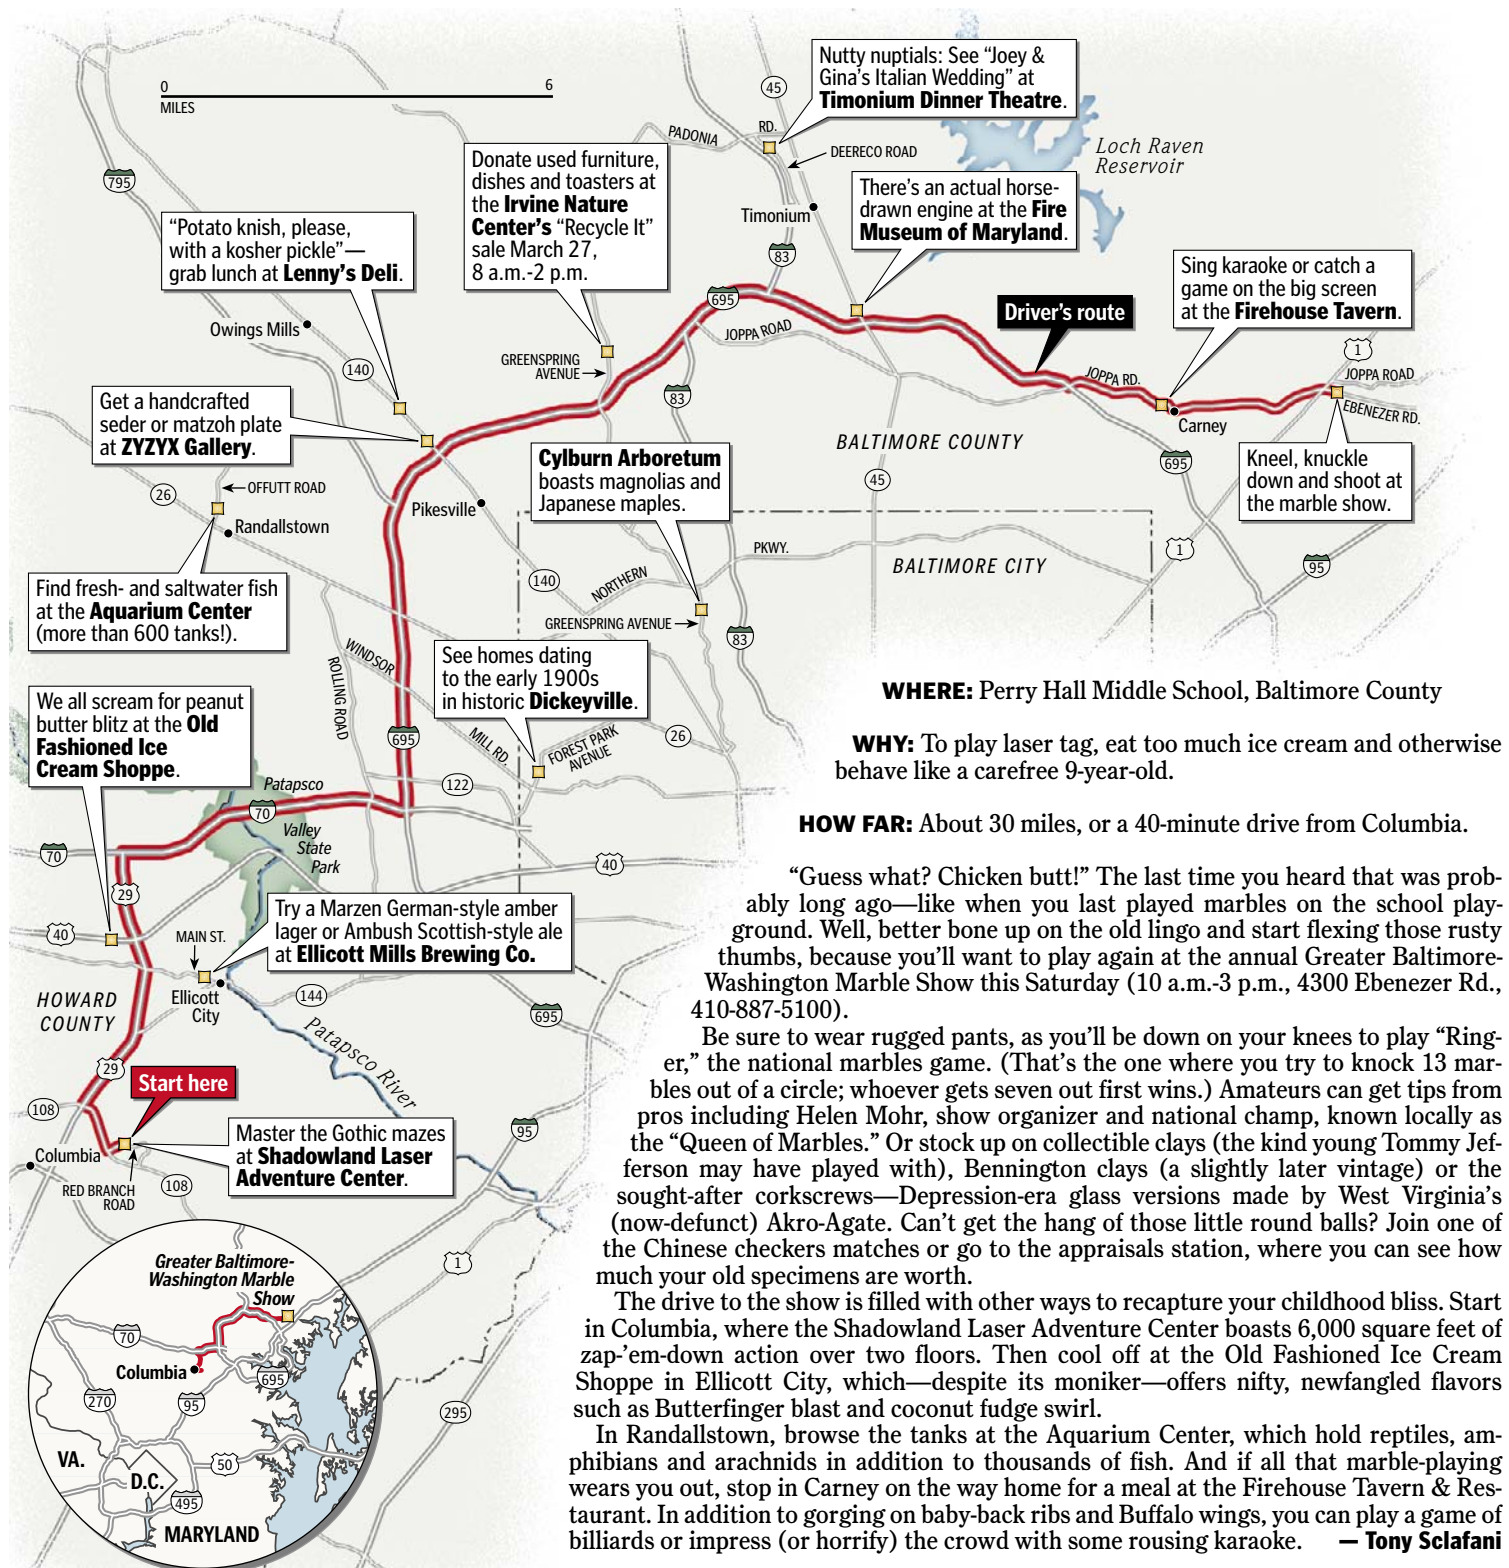

# ROAD TRIP | Marble Show

Road Trip maps are available online at [www.washingtonpost.com/roadtrip](http://www.washingtonpost.com/roadtrip), as are addresses and hours of operation (be sure to check before you go). Have an idea for a trip? E-mail [roadtrip@washpost.com](mailto:roadtrip@washpost.com).