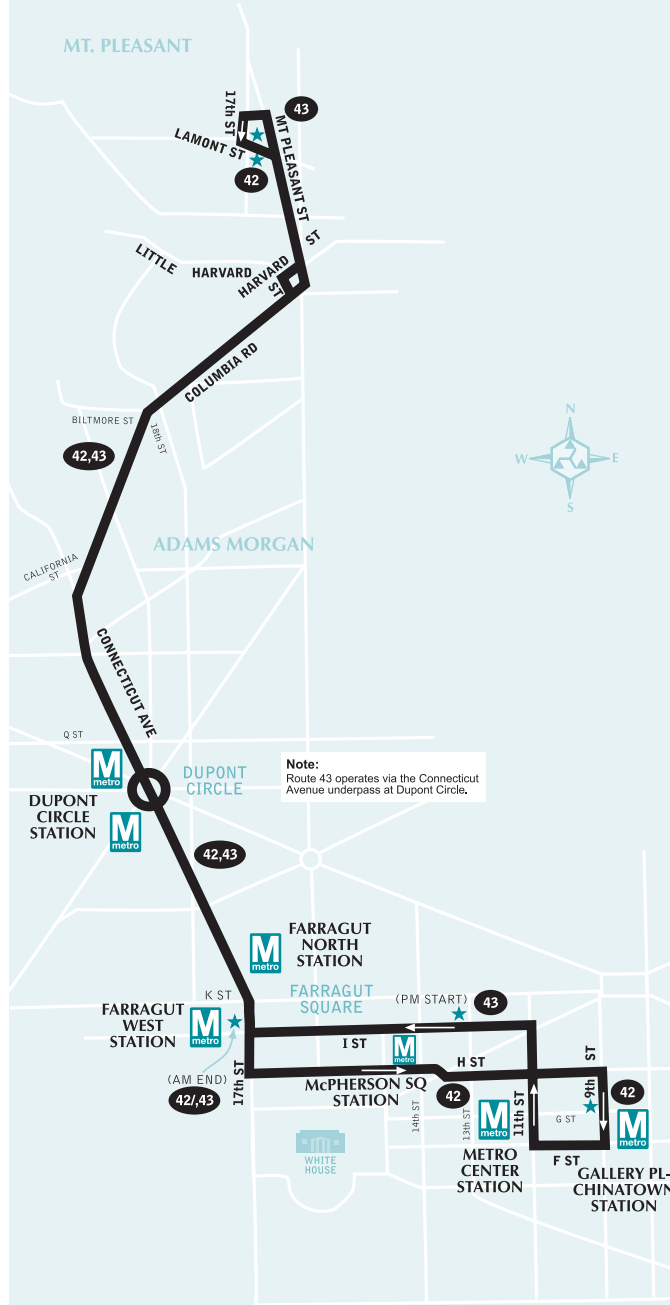

Mount Pleasant Line

Routes 42,43

For route and schedule information
Call 202-637-7000
www.metroopensdoors.com

Guaranteed Ride Home

Legend

- Metrorail Station
- Terminal Stands

42,43

Mount Pleasant Line

Weekday Southbound — Entre semana con dirección al sur

Route Number	Lamont & Mt. Pleasant Sts. NW (Mt. Pleasant)	Mt. Pleasant & Lamont Sts. NW (Mt. Pleasant)	Columbia Rd. & Biltmore St. NW (18th St.) (Adams Morgan)	Connecticut Ave. & Q St. NW (Dupont Circle)	17th St.(W) & I St. NW (FARRAGUT NORTH & WEST)	H & 14th Sts. NW	9th & G Sts. NW (METRO CENTER)
AM Service — Servicio matutino							
42	4:23	-	4:27	4:30	4:34	4:38	4:41
42	4:53	-	4:57	5:00	5:04	5:08	5:11
42	5:13	-	5:20	5:25	5:31	5:35	5:39
42	5:28	-	5:35	5:40	5:46	5:50	5:54
42	5:43	-	5:50	5:55	6:01	6:05	6:09
42	5:58	-	6:05	6:10	6:16	6:20	6:24
42	6:13	-	6:20	6:25	6:31	6:35	6:39
42	6:23	-	6:30	6:35	6:41	6:45	6:49
42	6:33	-	6:40	6:45	6:51	6:55	6:59
42	6:43	-	6:50	6:55	7:01	7:05	7:09
42	6:51	-	6:58	7:04	7:11	7:16	7:20
43	-	6:59	7:06	-	7:16	-	-
42	7:05	-	7:12	7:18	7:25	7:30	7:34
43	-	7:12	7:19	-	7:29	-	-
42	7:17	-	7:24	7:30	7:37	7:42	7:46
43	-	7:24	7:31	-	7:41	-	-
42	7:29	-	7:36	7:43	7:53	7:58	8:03
43	-	7:33	7:40	-	7:52	-	-
43	-	7:38	7:45	-	7:57	-	-
42	7:41	-	7:48	7:55	8:05	8:10	8:15
43	-	7:46	7:53	-	8:05	-	-
43	-	7:51	7:58	-	8:10	-	-
42	7:54	-	8:01	8:08	8:18	8:23	8:28
43	-	7:57	8:04	-	8:16	-	-
43	-	8:01	8:08	-	8:20	-	-
42	8:04	-	8:11	8:18	8:28	8:33	8:38
43	-	8:07	8:14	-	8:26	-	-
43	-	8:11	8:18	-	8:30	-	-
42	8:14	-	8:21	8:28	8:38	8:43	8:48
43	-	8:17	8:24	-	8:36	-	-
43	-	8:20	8:27	-	8:39	-	-
42	8:22	-	8:29	8:36	8:46	8:51	8:56
43	-	8:24	8:31	-	8:43	-	-
43	-	8:27	8:34	-	8:46	-	-
42	8:29	-	8:36	8:43	8:53	8:58	9:03
43	-	8:31	8:38	-	8:50	-	-
43	-	8:35	8:42	-	8:54	-	-
42	8:37	-	8:44	8:51	9:01	9:06	9:11
43	-	8:40	8:47	-	8:59	-	-
43	-	8:44	8:51	-	9:03	-	-
42	8:47	-	8:54	9:01	9:11	9:16	9:21
43	-	8:50	8:57	-	9:09	-	-
43	-	8:54	9:01	-	9:13	-	-
42	8:57	-	9:04	9:11	9:21	9:26	9:31
43	-	9:01	9:08	-	9:20	-	-
43	-	9:05	9:12	-	9:24	-	-
42	9:08	-	9:15	9:22	9:32	9:37	9:42
43	-	9:12	9:19	-	9:31	-	-
43	-	9:16	9:23	-	9:35	-	-
42	9:19	-	9:26	9:33	9:43	9:48	9:53
43	-	9:24	9:31	-	9:43	-	-
43	-	9:30	9:37	-	9:47	-	-
42	9:35	-	9:42	9:48	9:55	10:00	10:04
43	-	9:41	9:48	-	9:58	-	-
42	9:46	-	9:53	9:59	10:06	10:11	10:15
43	-	9:52	9:59	-	10:09	-	-
42	9:58	-	10:05	10:11	10:18	10:23	10:27
42	10:08	-	10:15	10:21	10:28	10:33	10:37
42	10:17	-	10:24	10:30	10:37	10:42	10:46
42	10:28	-	10:35	10:41	10:48	10:53	10:57
42	10:39	-	10:46	10:52	11:01	11:06	11:11
42	10:50	-	10:57	11:03	11:12	11:17	11:22
42	11:02	-	11:09	11:15	11:24	11:29	11:34
42	11:13	-	11:20	11:26	11:35	11:40	11:45
42	11:25	-	11:32	11:38	11:47	11:52	11:57
42	11:36	-	11:43	11:49	11:58	12:03	12:08
42	11:47	-	11:54	12:00	12:09	12:14	12:19
42	11:59	-	12:06	12:12	12:21	12:26	12:31